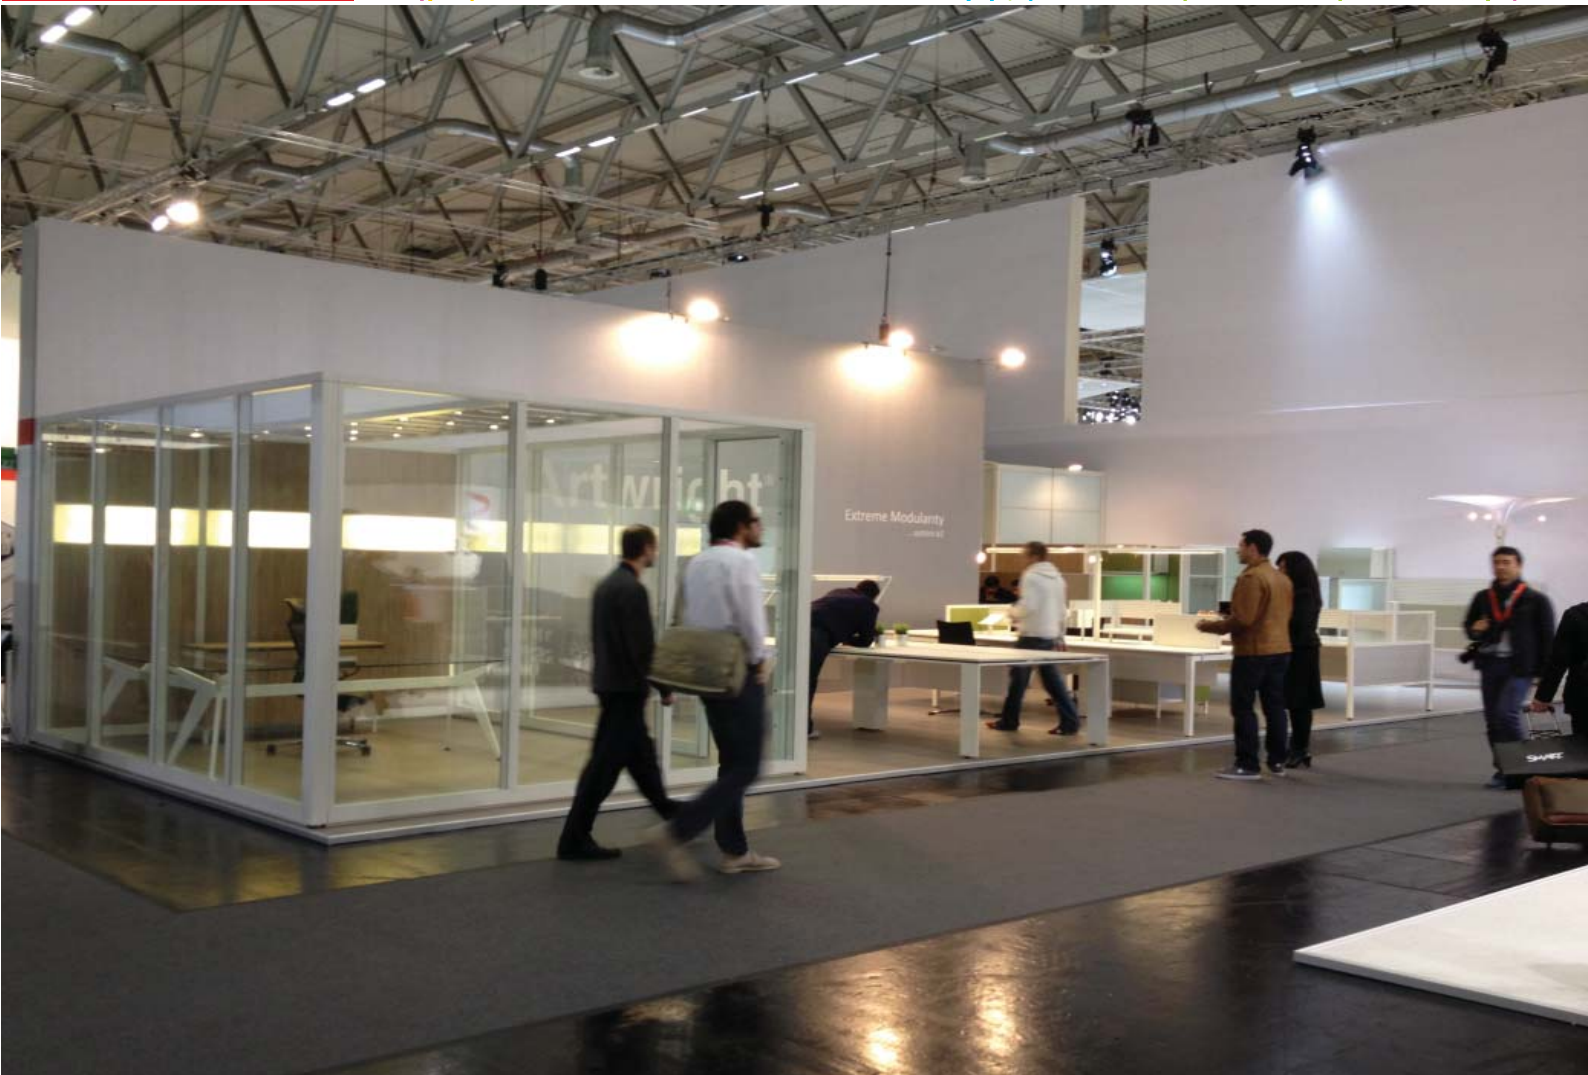

ORGATEC

MODERN OFFICE & FACILITY
COLOGNE, 23 – 27.10.2012

The Artwright booth at Hall 8.1 C027 Koln Messe, Germany

Artwright®

It's about Design™

The Artwright DWS demountable wall system boosts clean lines and modularity.

System T1 ... inspiration from a tripod...is a light and strong executive system with superior finishing. The fine detailed finishing takes furniture into a new level of System Furniture finesse.

anti clockwise from top : System b3 with extreme modularity... System B2 the executive bench desking... System MX i2 hybrid for superior wire management.. and the ever classic System MXV2 cabin with ball bearing sliding door, V2-68 with soft closure hanging cabinet, & MXi2 with light diffusers.